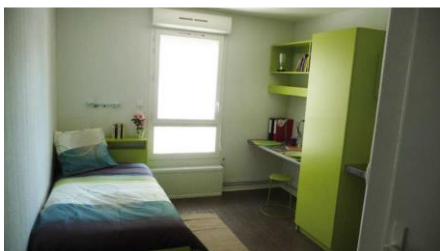

Studio double Aérophile

Underground : Ligne B Compans Caffarelli et Canal du Midi.

Bus : L1, 31, 45, 63 et Aéroport

Stations vélo Toulouse : n°88 17T Boulevard Lascrosses, N°89 1 Esplanade Compans Caffarelli

Entrance : 4 rue Pierre Laplace 31000 Toulouse
Walking distance to/from congress area : 0,18 km

162 €/week

Double bed

Including shower, washbasin, toilets, kitchen and fridge